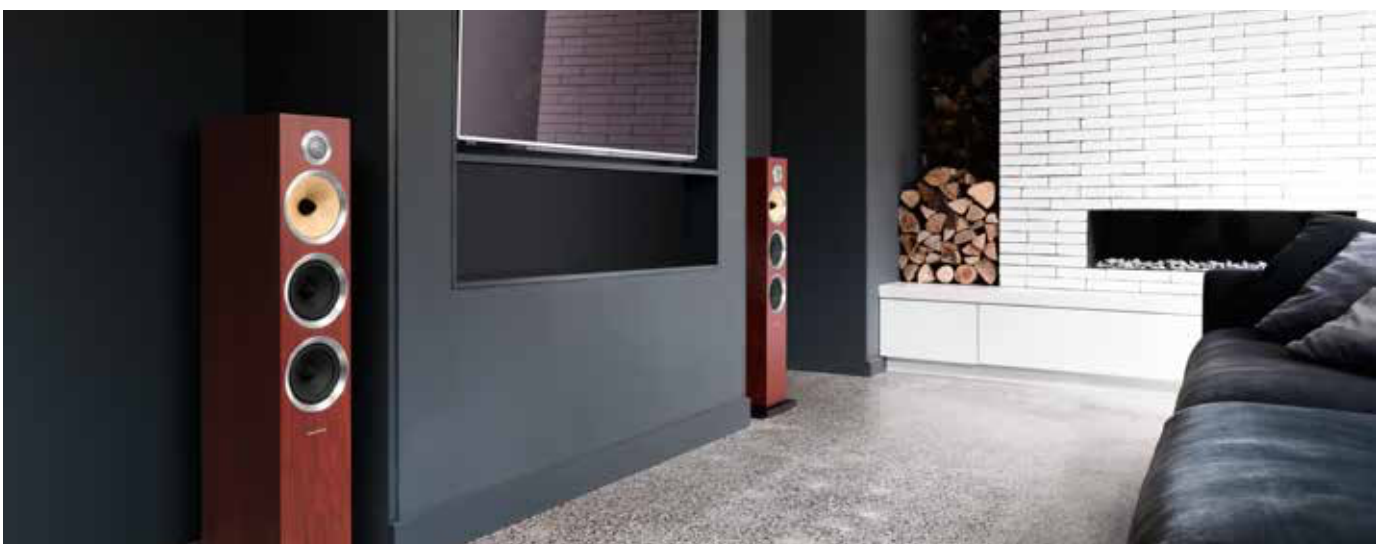

CM Series

Bowers & Wilkins

Pricelist valid from 01-09-2014

item	model	description	finish	retail price per piece incl. VAT
Main	CM10 S2	3-way, double dome tweeter on top, bass flow port	Gloss Black, Rosenut, Satin White	€ 1.800,00
	CM9 S2	3-way, double dome tweeter, bass flow port	Gloss Black, Rosenut, Satin White	€ 1.350,00
	CM8 S2	3-way, double dome tweeter, bass flow port	Gloss Black, Rosenut, Satin White	€ 950,00
	CM6 S2	2-way, double dome tweeter on top, bass flow port	Gloss Black, Rosenut, Satin White	€ 950,00 *
	CM5 S2	2-way, double dome tweeter, bass flow port	Gloss Black, Rosenut, Satin White	€ 650,00 *
	CM1 S2	2-way, double dome tweeter, bass flow port	Gloss Black, Rosenut, Satin White	€ 450,00 *
Centre	CMC 2 S2	3-way, bass flow port	Gloss Black, Rosenut, Satin White	€ 1.000,00
	CMC S2	2-way, bass flow port	Gloss Black, Rosenut, Satin White	€ 650,00
Subwoofer	ASW10CM S2	Active, 500W Class D amplifier, 10" subwoofer	Gloss Black, Satin White	€ 1.350,00
Accessories	FS-CM S2	Stands matching CM1 S2, CM5 S2 and CM6 S2	Black, Silver	€ 225,00 *

* only to order per 2 pieces.

price/piece